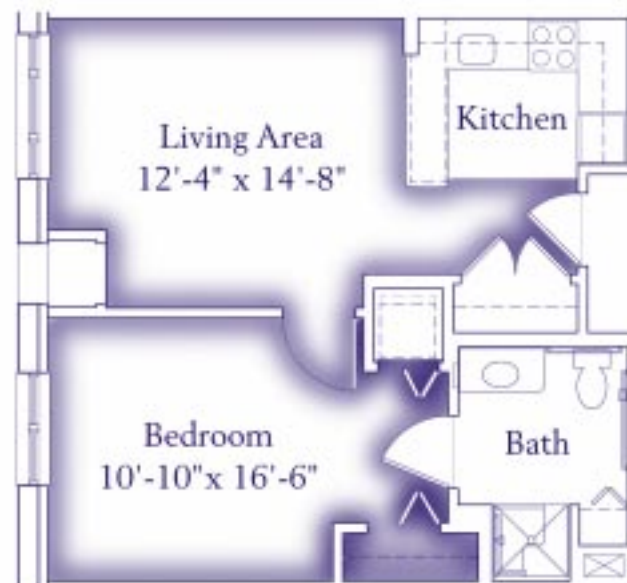

Independent Living

Studio Floor Plan*
(approximately 475 square feet)

The apartment features a spacious living area, ample closet space, a large bathroom and kitchen.

One Bedroom Floor Plan*
(approximately 600 square feet)

The spacious living area and bedroom are the hallmarks of this apartment. Design also features a large bathroom, kitchen and ample closet space.

Two Bedroom Floor Plan*
(approximately 750 square feet)

The largest apartment available, this floor plan is designed for privacy. It offers two spacious bedrooms, two private bathrooms, generous closet space, kitchen and living area.