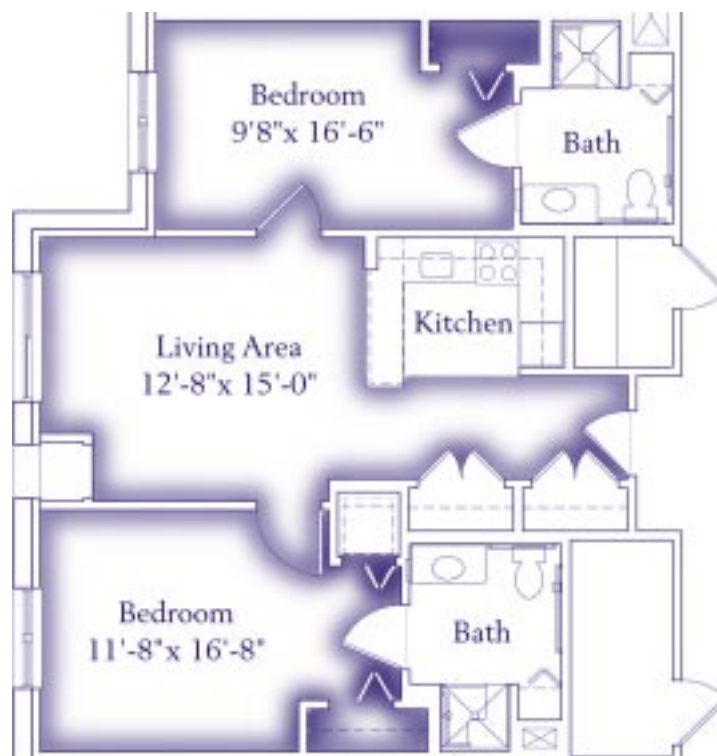

Independent Living

Studio Floor Plan*
(approximately 475 square feet)

The apartment features a spacious living area, ample closet space, a large bathroom and kitchen.

One Bedroom Floor Plan*
(approximately 600 square feet)

The spacious living area and bedroom are the hallmarks of this apartment. Design also features a large bathroom, kitchen and ample closet space.

Two Bedroom Floor Plan*
(approximately 750 square feet)

The largest apartment available, this floor plan is designed for privacy. It offers two spacious bedrooms, two private bathrooms, generous closet space, kitchen and living area.