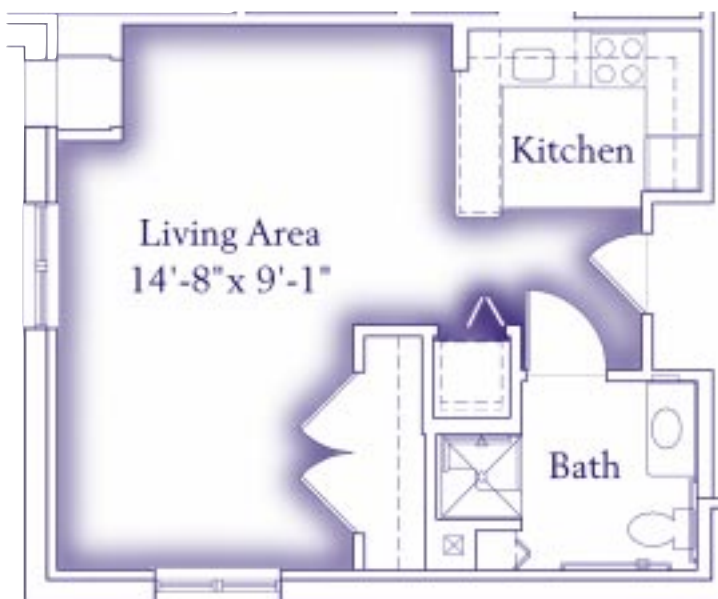

Independent Living

Studio Floor Plan*
(approximately 475 square feet)

The apartment features a spacious living area, ample closet space, a large bathroom and kitchen.

One Bedroom Floor Plan*
(approximately 600 square feet)

The spacious living area and bedroom are the hallmarks of this apartment. Design also features a large bathroom, kitchen and ample closet space.

Two Bedroom Floor Plan*
(approximately 750 square feet)

The largest apartment available, this floor plan is designed for privacy. It offers two spacious bedrooms, two private bathrooms, generous closet space, kitchen and living area.